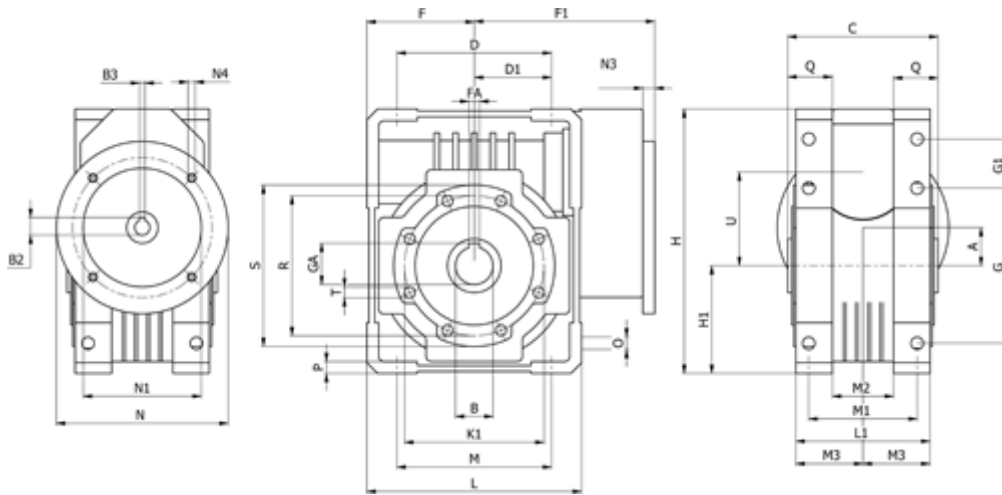

Data Sheet

Article number: 3921110030730

Description: Worm gear
WR 110-U-30-80B5, without lubrication

Measures

A = 110.10	F = 125	L = 250	N2 = 130	T = M12x19
B = 42	F1 = 204	L1 = 143	N3 = 0.0	U = 130
B1 E7 = 19	FA = 12	M = 184	N4 = M10x15	
B2 = 21.8	G = 184	M1 = 115	O = 14.0	
B3 H9 = 6	G1 = 58.0	M2 = 69	P = 14	
C = 155	GA = 45.3	M3 = 73.0	Q = 45	
D = 174.0	H = 308.0	N = 200	R = 165	
D1 = 82.0	H1 = 125.0	N1 = 165	S = 200	